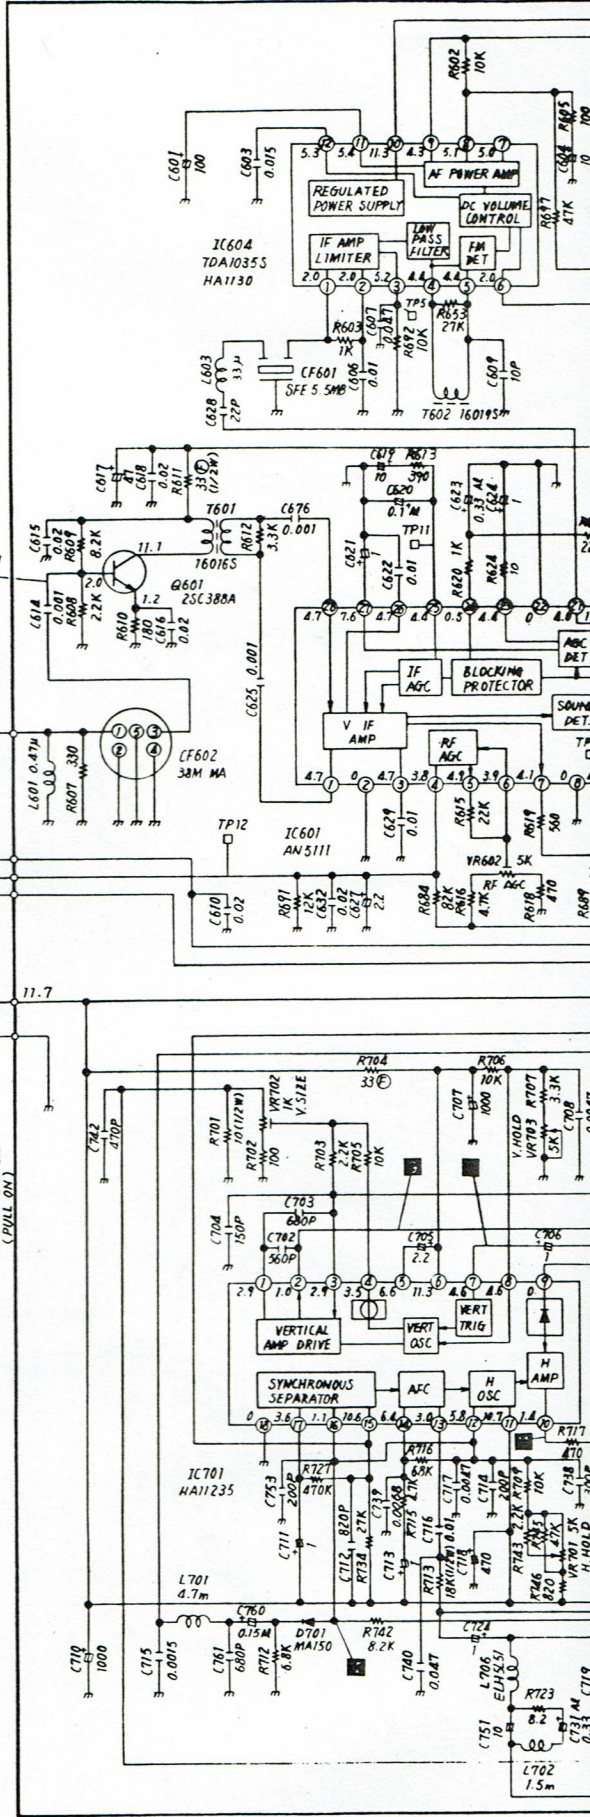

ISP[®]

International Sound Products

***service
manual***

**TV
Color**

orion 9000

T 501
RB-20630K
POWER TRANS.

PCB 3

Bottom View

PCB 2

Bottom View

L704 BY-114 DEFLECTION Yoke

CAUTION: SINCE THESE COMPONENTS MARKED BY ARE CRITICAL FOR SAFETY, USE ONES DESCRIBED ON PARTS LIST ONLY.

NOTE: VOLTAGES AND WAVE FORMS ARE TAKEN WITH STANDARD COLOR BAR SIGNAL APPLIED TO THE SET. (A: 120VOLT, B: ADJUSTED FOR 11.7VOLT)

77010-40
1-937

Q702 (C1848(Q)) Q703 2SC1848(Q) Q601 2SC388A

To PCB2

VR601 10K
SOUND VOLUME

UHF TUNER
PACK
TNS-1984

VHF TUNER
PACK
TNS-1983

To PCB 2

BOTTOM VIEW

9000 mono - 4

BLOCK DIAGRAM