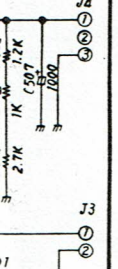

ISP[®]

International Sound Products

***service
manual***

**TV
Color**

orion 9000

T 501
RB-20630K
POWER TRANS.

PCB 3

Bottom View

PCB 2

Bottom View

L704 BY-114 DEFLECTION Yoke

CAUTION: SINCE THESE COMPONENTS MARKED BY ARE CRITICAL FOR SAFETY, USE ONES DESCRIBED ON PARTS LIST ONLY.

NOTE: VOLTAGES AND WAVE FORMS ARE TAKEN WITH STANDARD COLOR BAR SIGNAL APPLIED TO THE SET. (A: 120VOLT, B: ADJUSTED FOR 11.7VOLT)