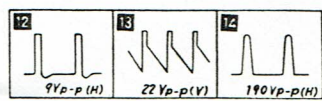

ISP[®]

International Sound Products

***service
manual***

**TV
Color**

orion 9000

T 501
RB-20630K
POWER TRANS.

PCB 3

Bottom View

PCB 2

Bottom View

L704 BY-114 DEFLECTION Yoke

CAUTION: SINCE THESE COMPONENTS MARKED BY ARE CRITICAL FOR SAFETY, USE ONES DESCRIBED ON PARTS LIST ONLY.

NOTE: VOLTAGES AND WAVE FORMS ARE TAKEN WITH STANDARD COLOR BAR SIGNAL APPLIED TO THE SET. (A: 120VOLT, B: ADJUSTED FOR 11.7VOLT)