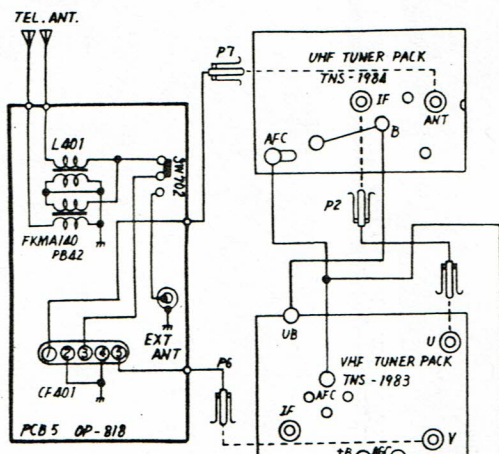

ISP[®]

International Sound Products

***service
manual***

**TV
Color**

orion 9000

T 501
RB-20630K
POWER TRANS.

PCB 3

Bottom View

PCB 2

Bottom View

L704 BY-114 DEFLECTION Yoke

CAUTION: SINCE THESE COMPONENTS MARKED BY ARE CRITICAL FOR SAFETY, USE ONES DESCRIBED ON PARTS LIST ONLY.

NOTE: VOLTAGES AND WAVE FORMS ARE TAKEN WITH STANDARD COLOR BAR SIGNAL APPLIED TO THE SET. (A: 120VOLT, B: ADJUSTED FOR 11.7VOLT)

77010-40
1-937

Q702 (C1848(Q)) Q703 2SC1848(Q) Q601 2SC388A

To PCB2

VR601 10K
SOUND VOLUME

UHF TUNER
PACK
TNS-1984

VHF TUNER
PACK
TNS-1983

To PCB 2

BOTTOM VIEW

9000 mono - 4

BLOCK DIAGRAM