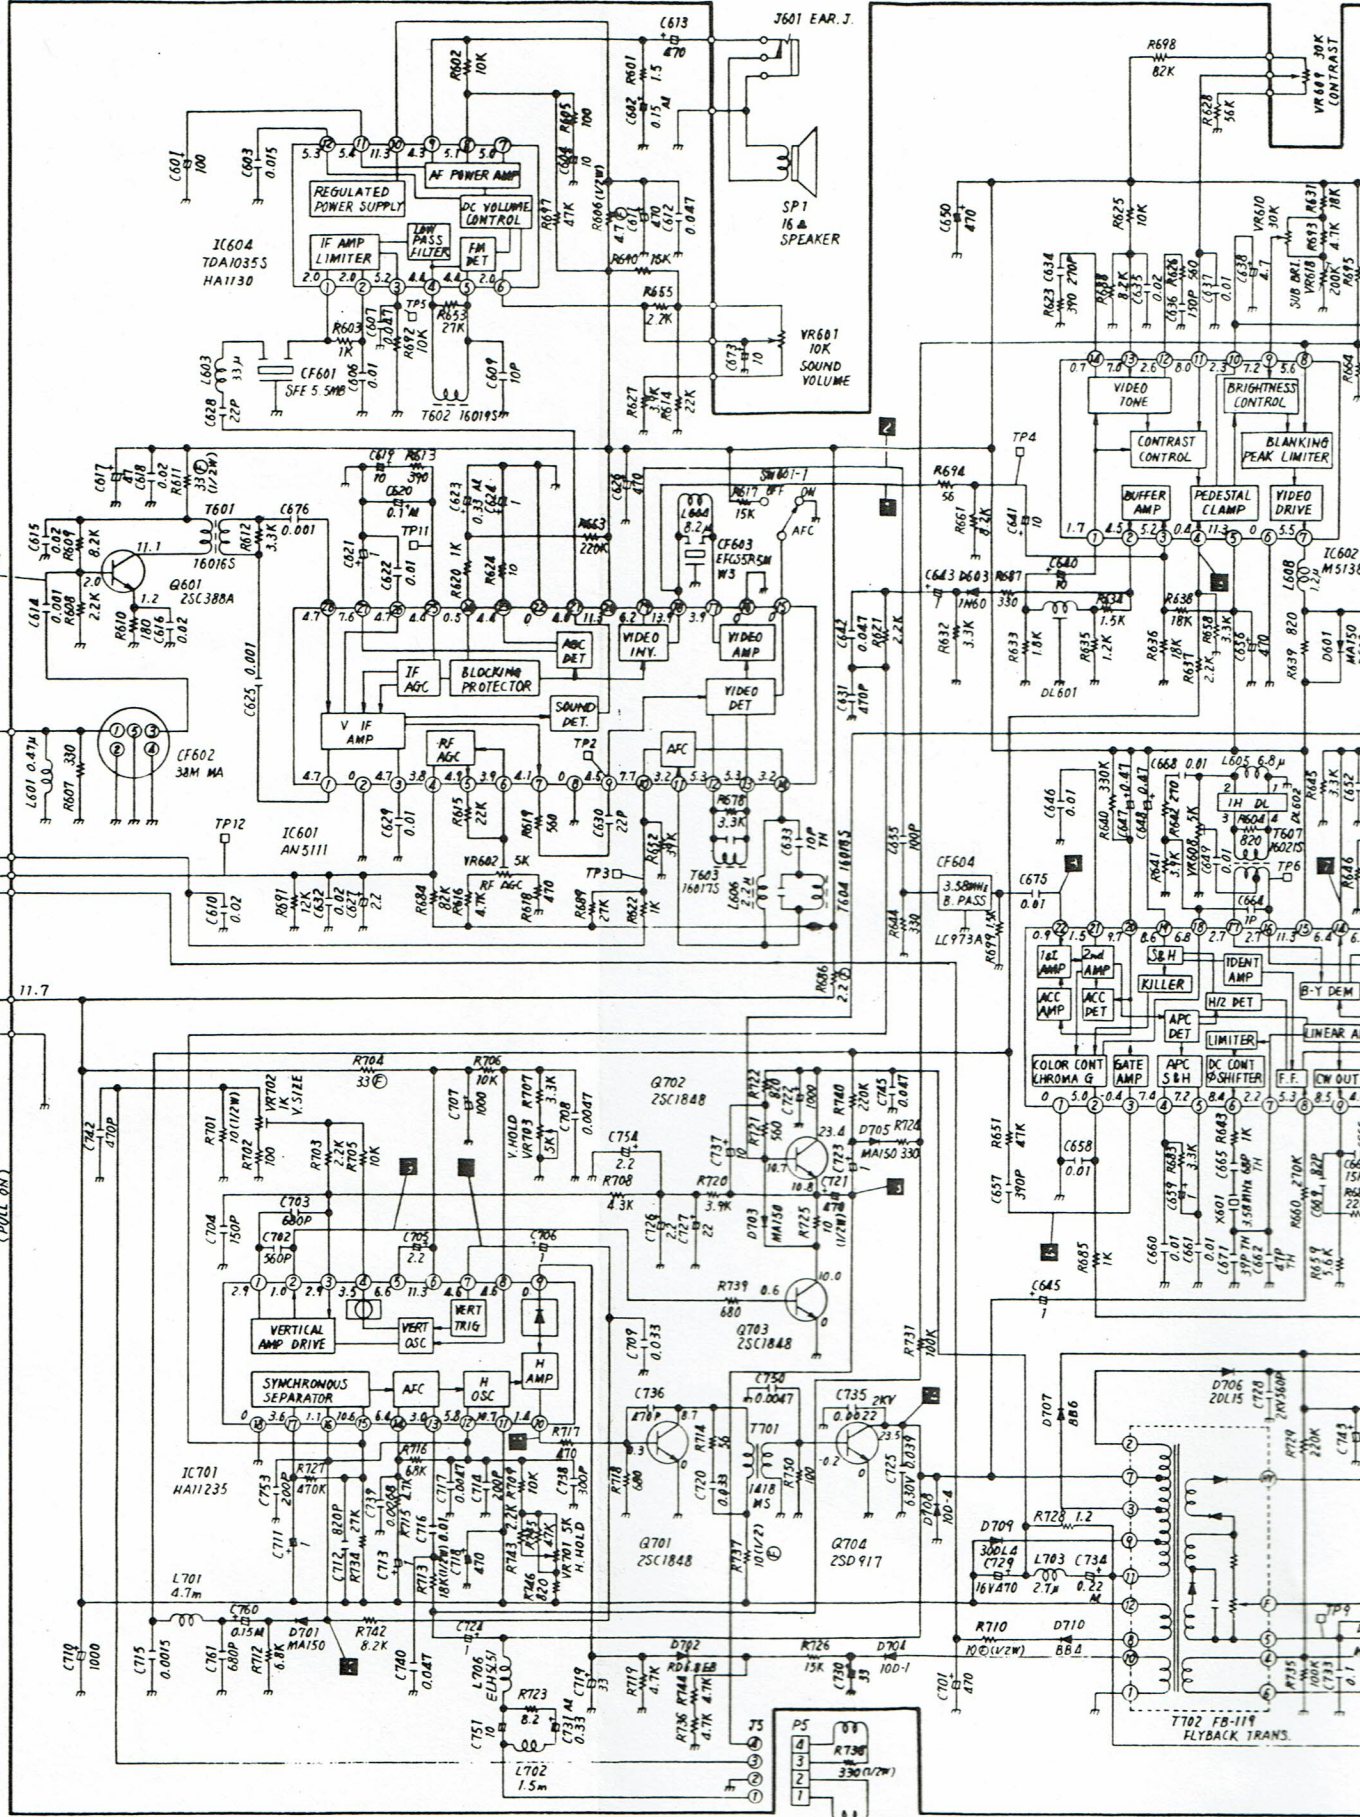

ISP[®]

International Sound Products

***service
manual***

**TV
Color**

orion 9000

T 501
RB-20630K
POWER TRANS.

PCB 3

Bottom View

PCB 2

Bottom View

L704 BY-114 DEFLECTION Yoke

CAUTION: SINCE THESE COMPONENTS MARKED BY ARE CRITICAL FOR SAFETY, USE ONES DESCRIBED ON PARTS LIST ONLY.

NOTE: VOLTAGES AND WAVE FORMS ARE TAKEN WITH STANDARD COLOR BAR SIGNAL APPLIED TO THE SET. (A: 120VOLT, B: ADJUSTED FOR 11.7VOLT)

77010-40
1-937

Q702 (C1848(Q)) Q703 2SC1848(Q) Q601 2SC388A

To PCB2

VR601 10K
SOUND VOLUME

UHF TUNER
PACK
TNS-1984

VHF TUNER
PACK
TNS-1983

To PCB 2

BOTTOM VIEW

9000 mono - 4

BLOCK DIAGRAM