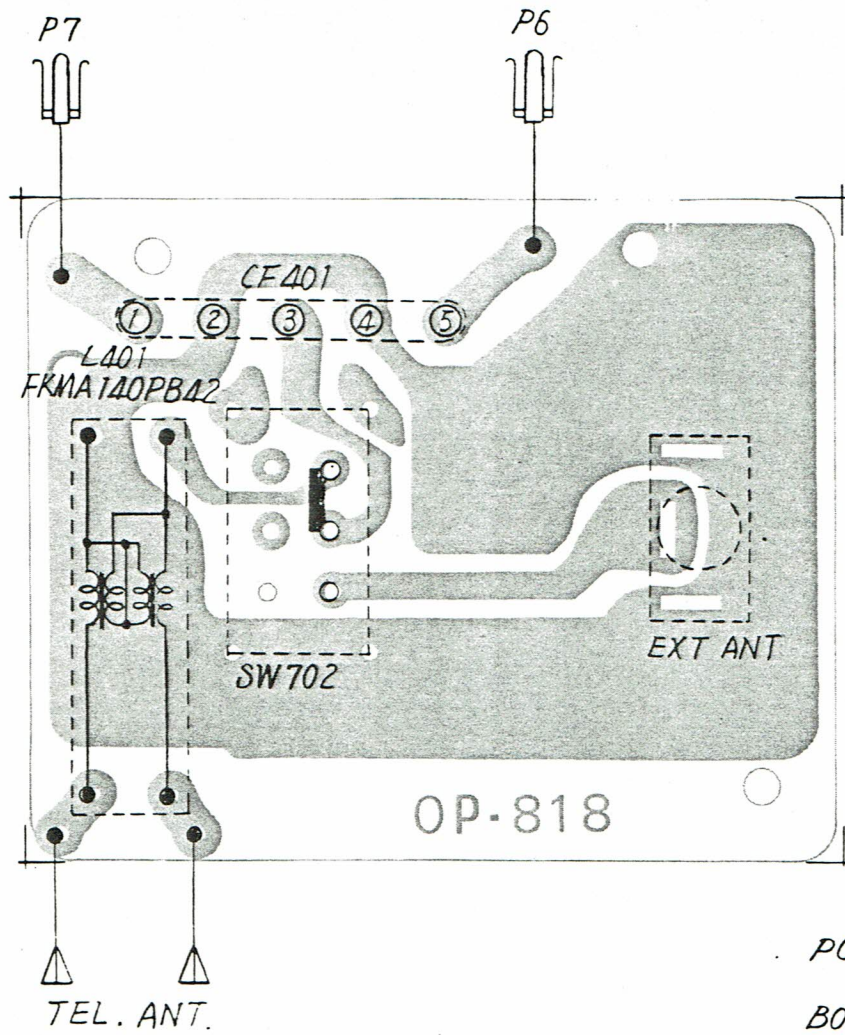

ISP[®]

International Sound Products

***service
manual***

**TV
Color**

orion 9000

T 501
RB-20630K
POWER TRANS.

PCB 3

Bottom View

PCB 2

Bottom View

L704 BY-114 DEFLECTION Yoke

CAUTION: SINCE THESE COMPONENTS MARKED BY ARE CRITICAL FOR SAFETY, USE ONES DESCRIBED ON PARTS LIST ONLY.

NOTE: VOLTAGES AND WAVE FORMS ARE TAKEN WITH STANDARD COLOR BAR SIGNAL APPLIED TO THE SET. (A: 120VOLT, B: ADJUSTED FOR 11.7VOLT)

77010-40
1-937

Q702 (C1848(Q)) Q703 2SC1848(Q) Q601 2SC388A

To PCB2

VR601 10K
SOUND VOLUME

UHF TUNER
PACK
TNS-1984

VHF TUNER
PACK
TNS-1983

To PCB 2

BOTTOM VIEW

9000 mono - 4

BLOCK DIAGRAM