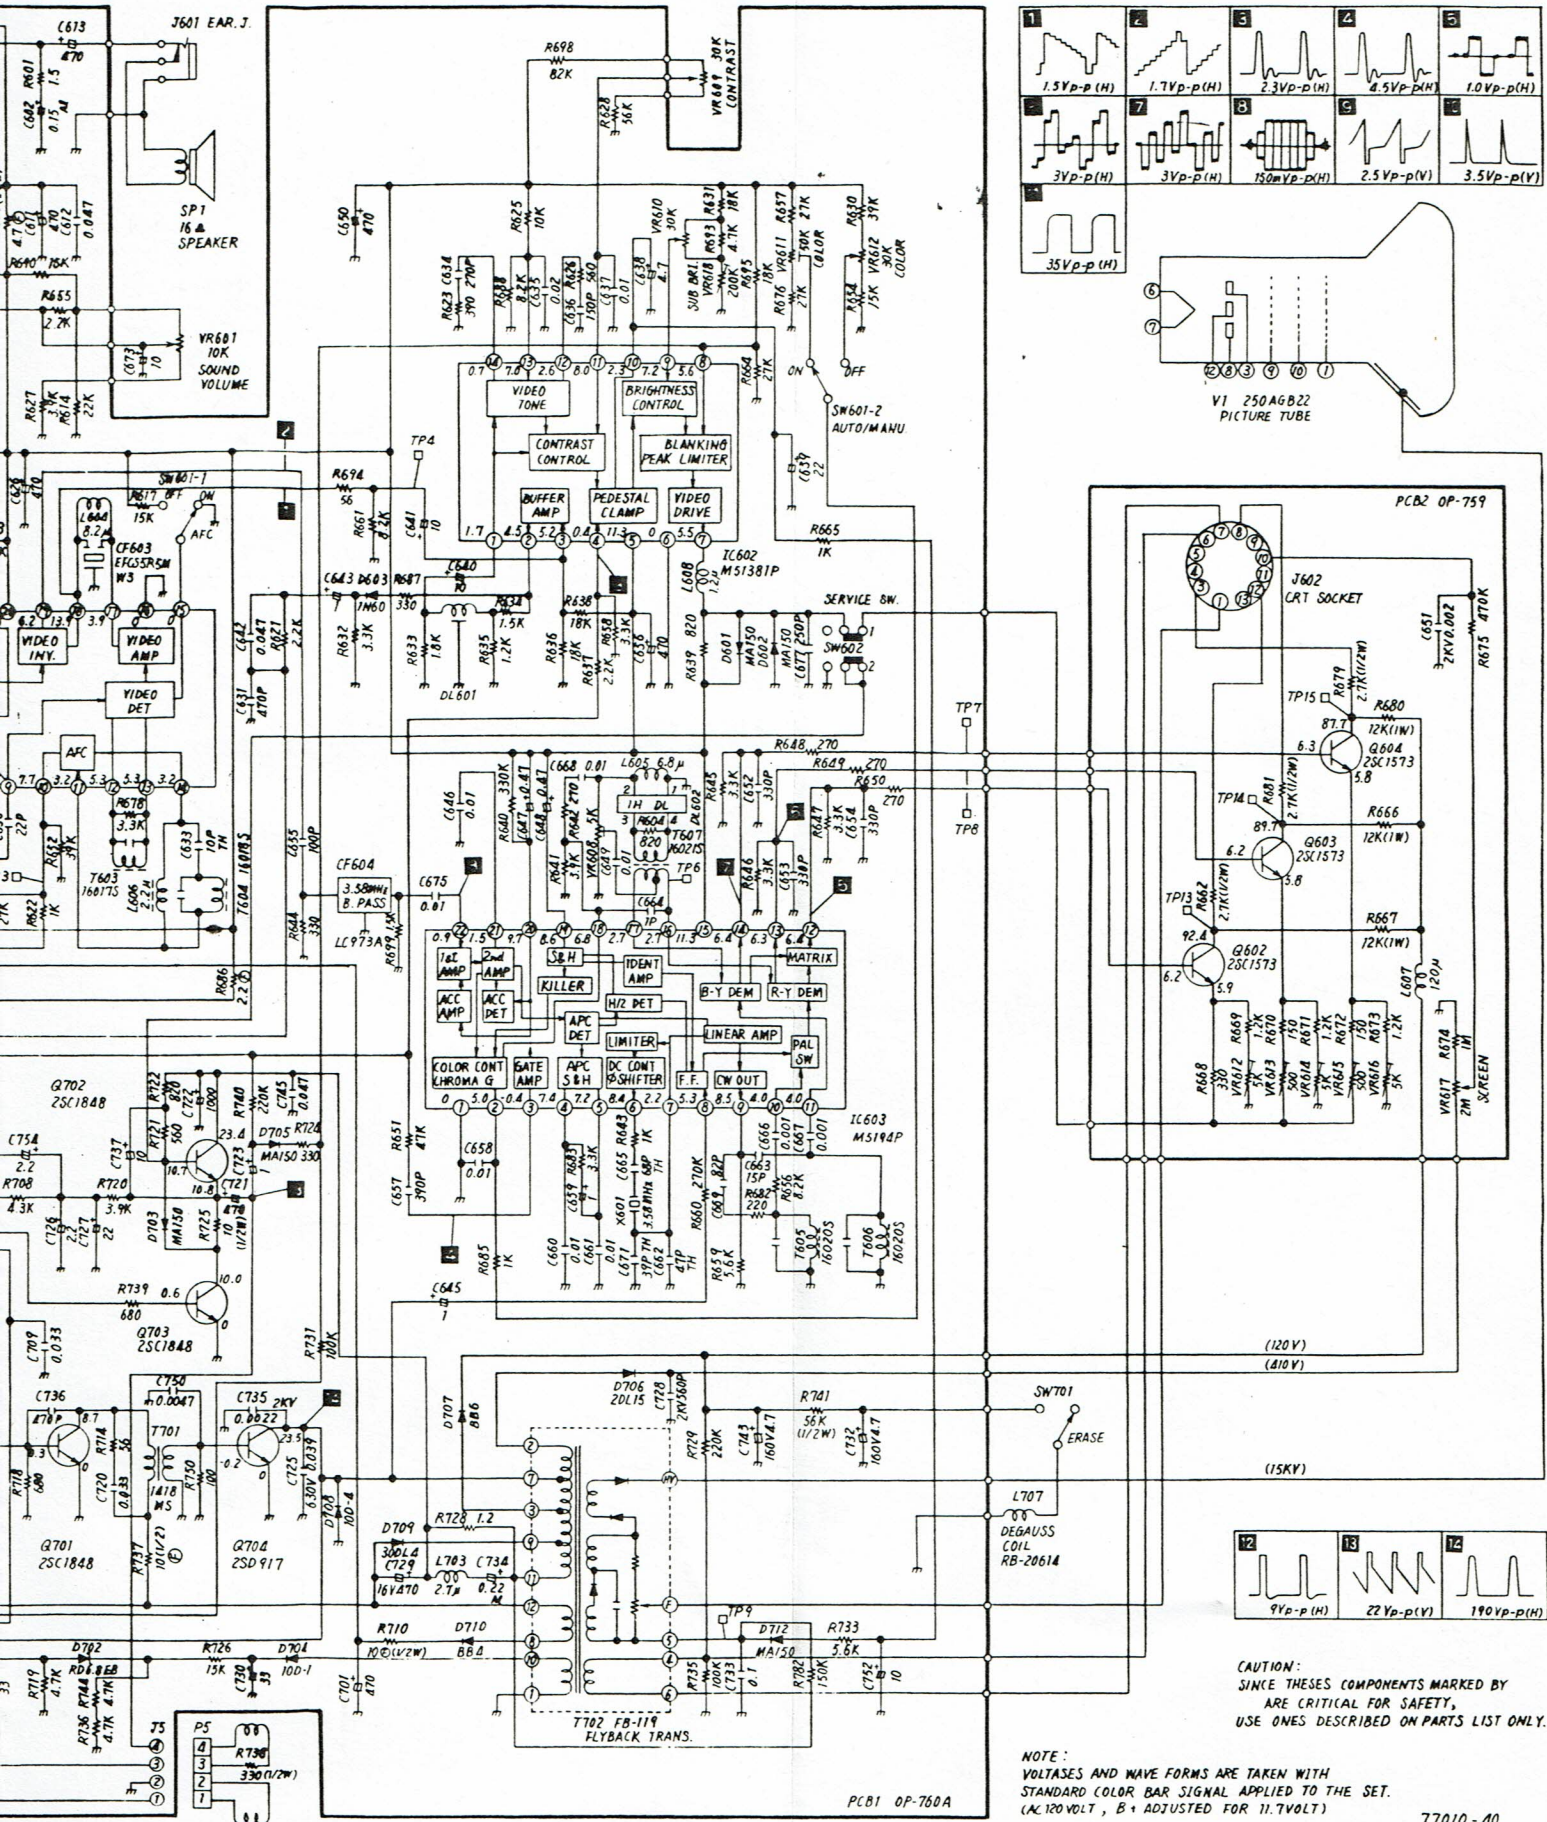

ISP[®]

International Sound Products

***service
manual***

**TV
Color**

orion 9000

T 501
RB-20630K
POWER TRANS.

PCB 3

Bottom View

PCB 2

Bottom View

L704 BY-114 DEFLECTION Yoke

CAUTION: SINCE THESE COMPONENTS MARKED BY ARE CRITICAL FOR SAFETY, USE ONES DESCRIBED ON PARTS LIST ONLY.

NOTE: VOLTAGES AND WAVE FORMS ARE TAKEN WITH STANDARD COLOR BAR SIGNAL APPLIED TO THE SET. (A: 120VOLT, B: ADJUSTED FOR 11.7VOLT)

77010-40
1-937

Q702 (C1848(Q)) Q703 2SC1848(Q) Q601 2SC388A

To PCB2

VR601 10K
SOUND VOLUME

UHF TUNER
PACK
TNS-1984

VHF TUNER
PACK
TNS-1983

To PCB 2

BOTTOM VIEW

9000 mono - 4

BLOCK DIAGRAM