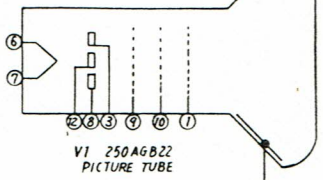

ISP[®]

International Sound Products

***service
manual***

**TV
Color**

orion 9000

T 501
RB-20630K
POWER TRANS.

PCB 3

Bottom View

PCB 2

Bottom View

L704 BY-114 DEFLECTION Yoke

CAUTION: SINCE THESE COMPONENTS MARKED BY ARE CRITICAL FOR SAFETY, USE ONES DESCRIBED ON PARTS LIST ONLY.

NOTE: VOLTAGES AND WAVE FORMS ARE TAKEN WITH STANDARD COLOR BAR SIGNAL APPLIED TO THE SET. (A: 120VOLT, B: ADJUSTED FOR 11.7VOLT)

77010-40
1-937

Q702 (C1848(Q)) Q703 2SC1848(Q) Q601 2SC388A

To PCB2

VR601 10K
SOUND VOLUME

UHF TUNER
PACK
TNS-1984

VHF TUNER
PACK
TNS-1983

To PCB 2

BOTTOM VIEW