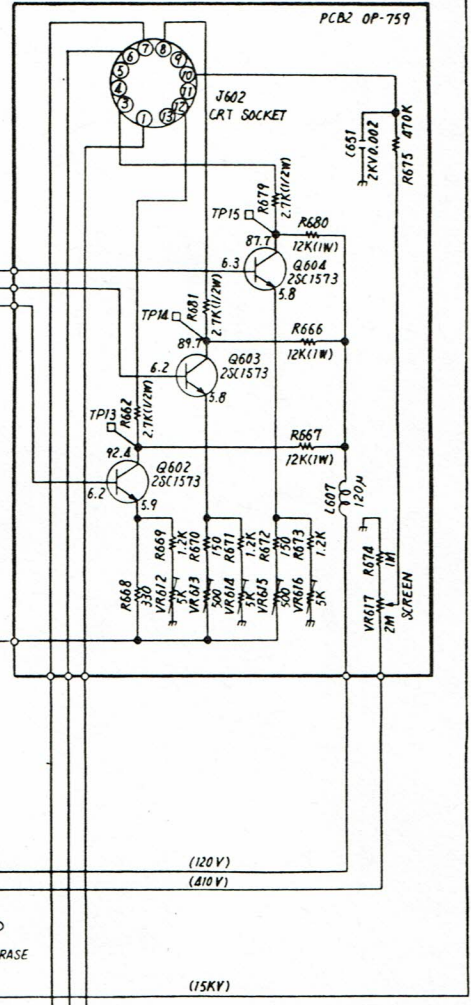

ISP[®]

International Sound Products

***service
manual***

**TV
Color**

orion 9000

T 501
RB-20630K
POWER TRANS.

PCB 3

Bottom View

PCB 2

Bottom View

L704 BY-114 DEFLECTION Yoke

CAUTION: SINCE THESE COMPONENTS MARKED BY ARE CRITICAL FOR SAFETY, USE ONES DESCRIBED ON PARTS LIST ONLY.

NOTE: VOLTAGES AND WAVE FORMS ARE TAKEN WITH STANDARD COLOR BAR SIGNAL APPLIED TO THE SET. (A: 120VOLT, B: ADJUSTED FOR 11.7VOLT)

77010-40
1-937

Q702 (C1848(Q)) Q703 2SC1848(Q) Q601 2SC388A

To PCB2

VR601 10K
SOUND VOLUME

UHF TUNER
PACK
TNS-1984

VHF TUNER
PACK
TNS-1983

To PCB 2

BOTTOM VIEW

9000 mono - 4

BLOCK DIAGRAM