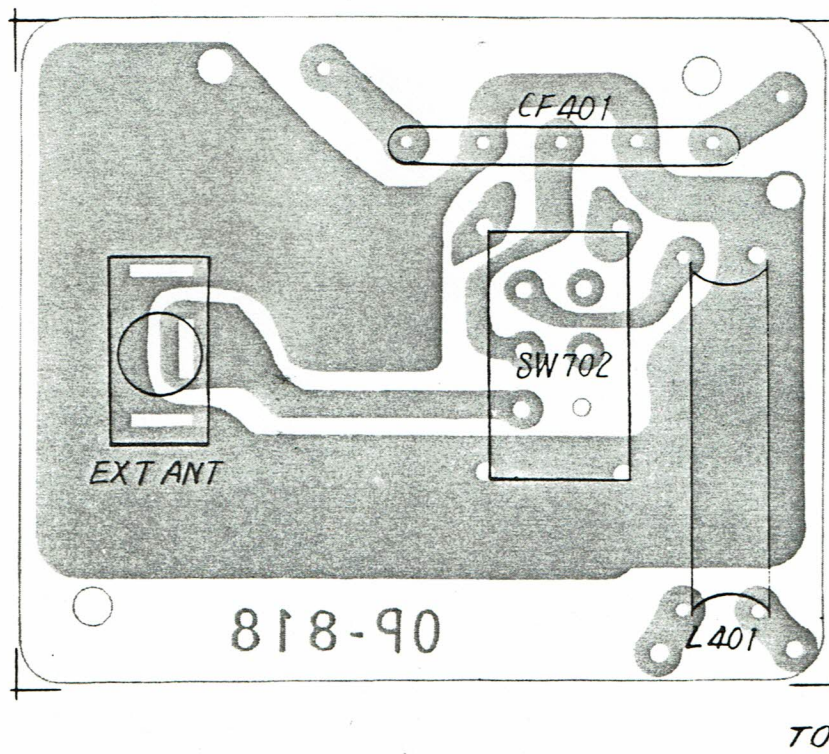

ISP[®]

International Sound Products

***service
manual***

**TV
Color**

orion 9000

T 501
RB-20630K
POWER TRANS.

PCB 3

Bottom View

PCB 2

Bottom View

L704 BY-114 DEFLECTION Yoke

CAUTION: SINCE THESE COMPONENTS MARKED BY ARE CRITICAL FOR SAFETY, USE ONES DESCRIBED ON PARTS LIST ONLY.

NOTE: VOLTAGES AND WAVE FORMS ARE TAKEN WITH STANDARD COLOR BAR SIGNAL APPLIED TO THE SET. (A: 120VOLT, B: ADJUSTED FOR 11.7VOLT)

77010-40
1-937

Q702 (C1848(Q)) Q703 2SC1848(Q) Q601 2SC388A

To PCB2

VR601 10K
SOUND VOLUME

UHF TUNER
PACK
TNS-1984

VHF TUNER
PACK
TNS-1983

To PCB 2

BOTTOM VIEW

9000 mono - 4

BLOCK DIAGRAM