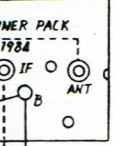

ISP[®]

International Sound Products

***service
manual***

**TV
Color**

orion 9000

T 501
RB-20630K
POWER TRANS.

PCB 3

Bottom View

PCB 2

Bottom View

L704 BY-114 DEFLECTION Yoke

CAUTION: SINCE THESE COMPONENTS MARKED BY ARE CRITICAL FOR SAFETY, USE ONES DESCRIBED ON PARTS LIST ONLY.

NOTE: VOLTAGES AND WAVE FORMS ARE TAKEN WITH STANDARD COLOR BAR SIGNAL APPLIED TO THE SET. (A: 120VOLT, B: ADJUSTED FOR 11.7VOLT)