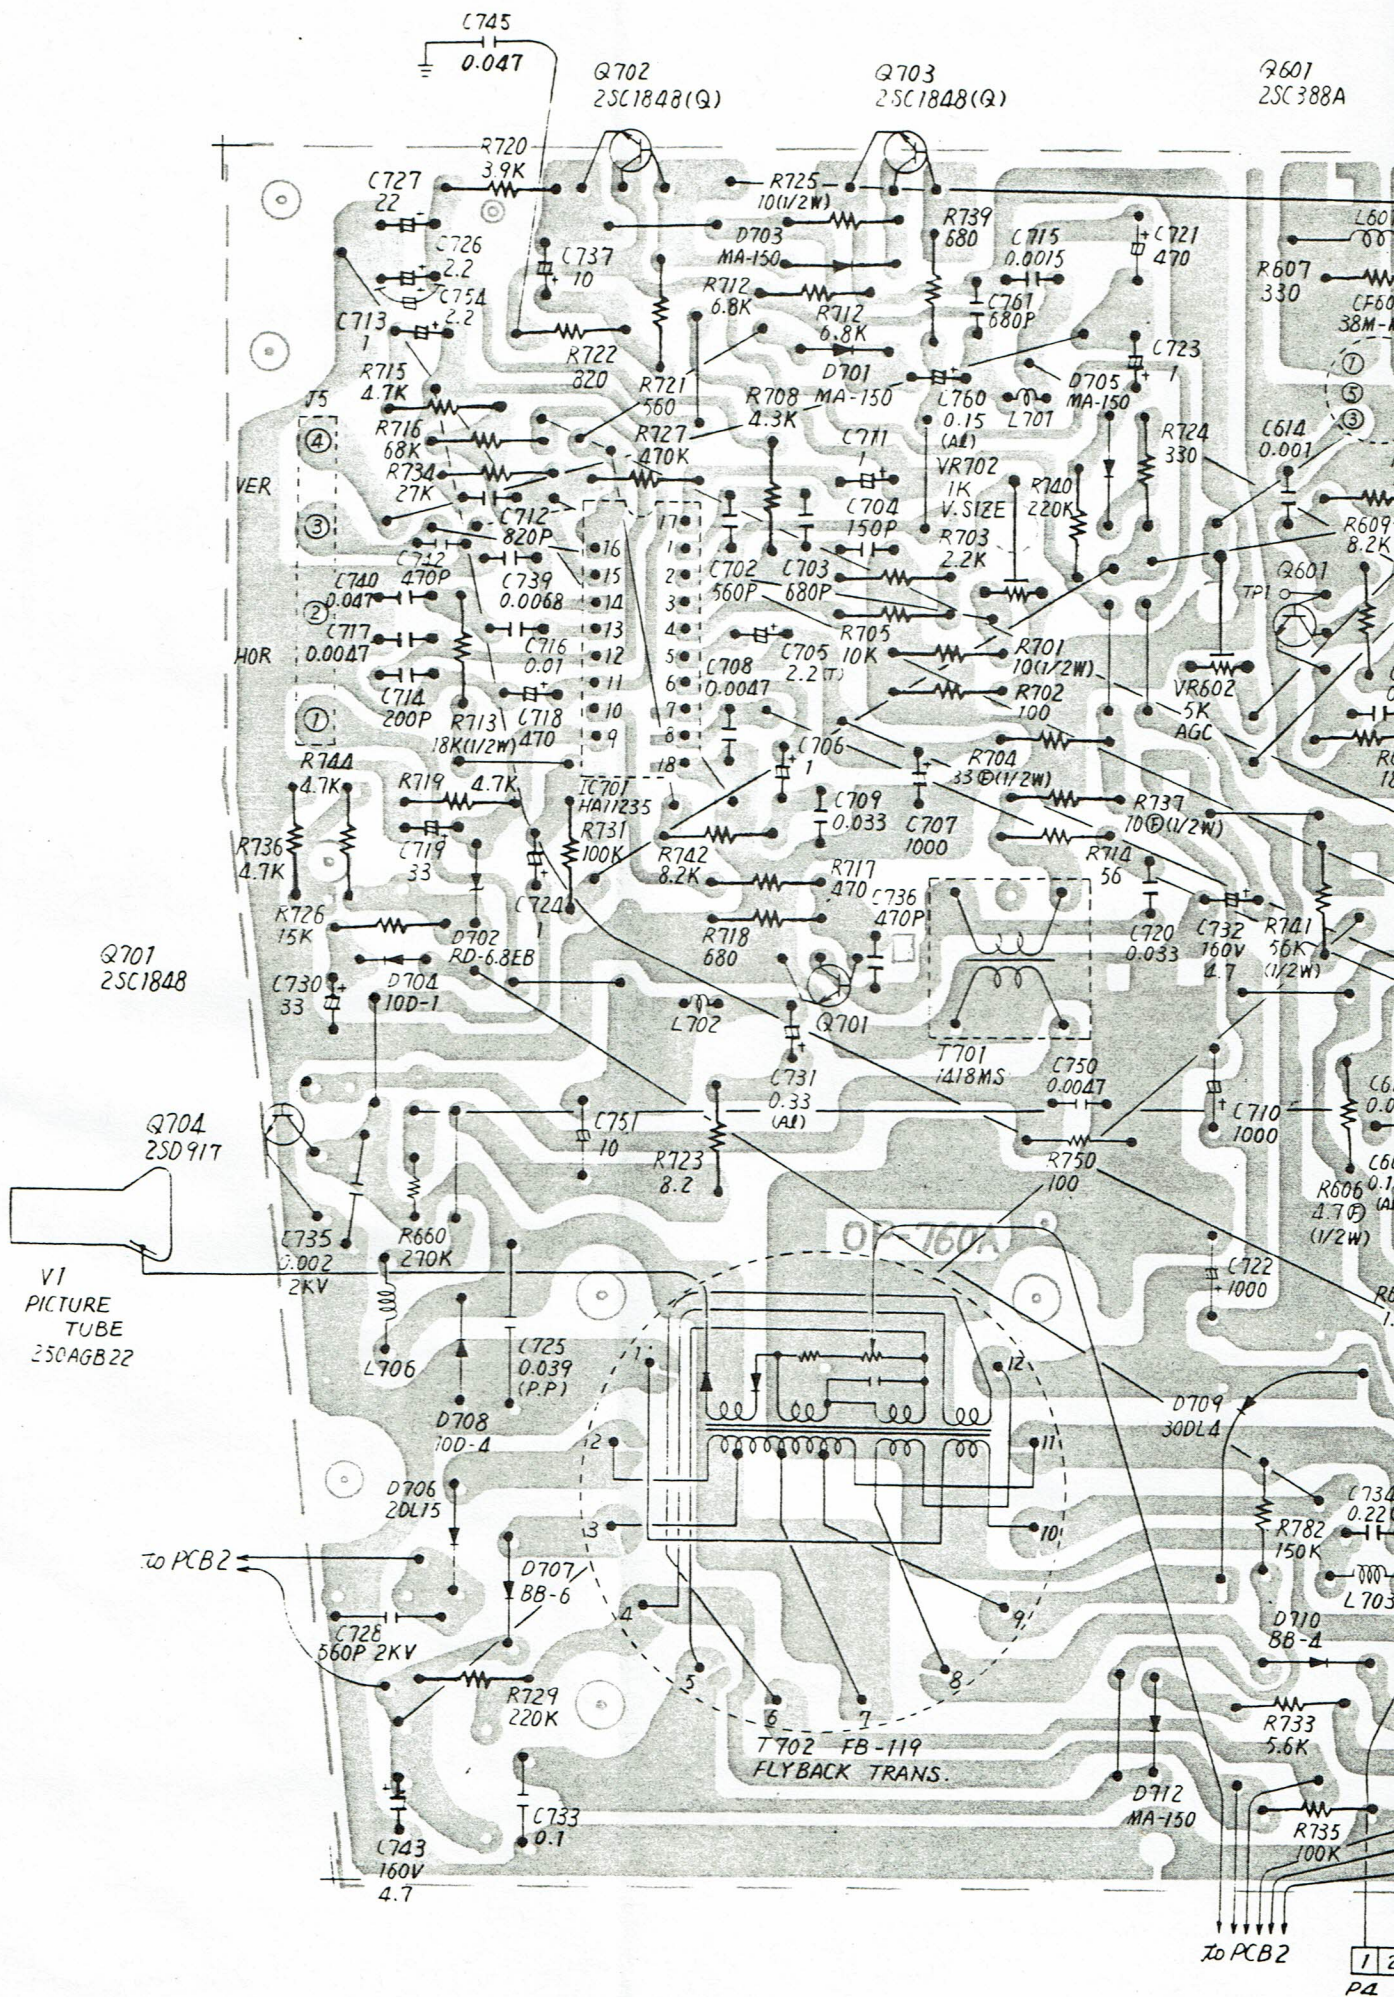

ISP[®]

International Sound Products

***service
manual***

**TV
Color**

orion 9000

T 501
RB-20630K
POWER TRANS.

PCB 3

Bottom View

PCB 2

Bottom View

L704 BY-114 DEFLECTION Yoke

CAUTION: SINCE THESE COMPONENTS MARKED BY ARE CRITICAL FOR SAFETY, USE ONES DESCRIBED ON PARTS LIST ONLY.

NOTE: VOLTAGES AND WAVE FORMS ARE TAKEN WITH STANDARD COLOR BAR SIGNAL APPLIED TO THE SET. (A: 120VOLT, B: ADJUSTED FOR 11.7VOLT)

77010-40
1-937

Q702 (C1848(Q)) Q703 2SC1848(Q) Q601 2SC388A

To PCB2

VR601 10K
SOUND VOLUME

UHF TUNER
PACK
TNS-1984

VHF TUNER
PACK
TNS-1983

To PCB 2

BOTTOM VIEW

9000 mono - 4

BLOCK DIAGRAM