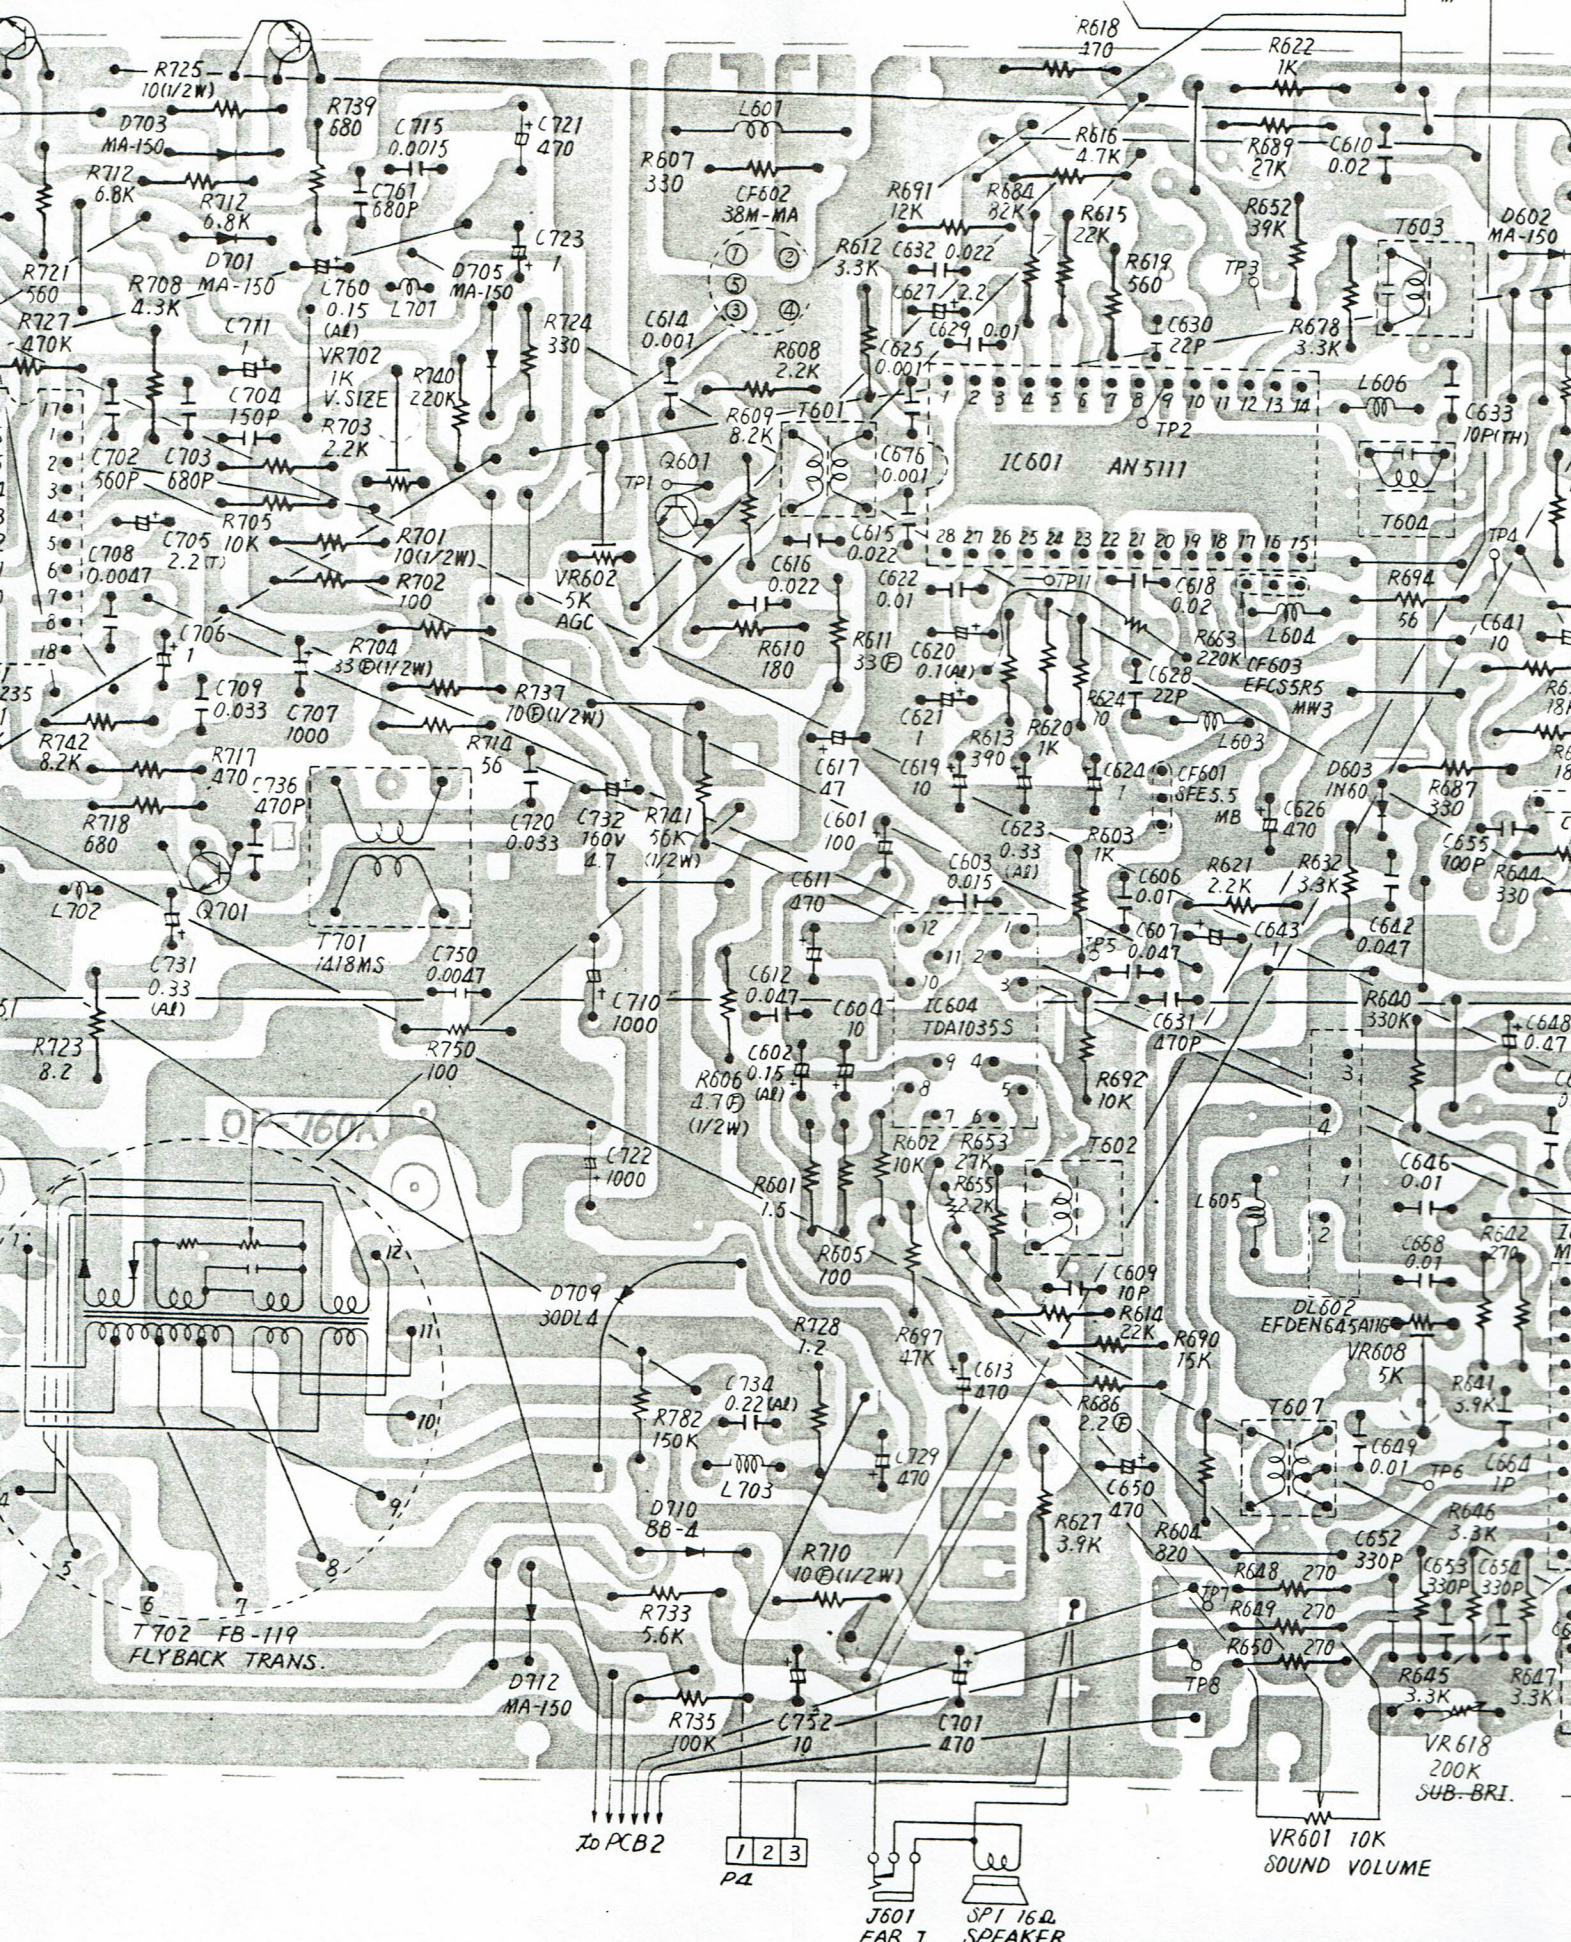

ISP[®]

International Sound Products

***service
manual***

**TV
Color**

orion 9000

T 501
RB-20630K
POWER TRANS.

PCB 3

Bottom View

PCB 2

Bottom View

L704 BY-114 DEFLECTION Yoke

CAUTION: SINCE THESE COMPONENTS MARKED BY ARE CRITICAL FOR SAFETY, USE ONES DESCRIBED ON PARTS LIST ONLY.

NOTE: VOLTAGES AND WAVE FORMS ARE TAKEN WITH STANDARD COLOR BAR SIGNAL APPLIED TO THE SET. (A: 120VOLT, B: ADJUSTED FOR 11.7VOLT)

77010-40
1-937

Q702 (C1848(Q)) Q703 2SC1848(Q) Q601 2SC388A

To PCB2

VR601 10K
SOUND VOLUME

UHF TUNER
PACK
TNS-1984

VHF TUNER
PACK
TNS-1983

To PCB 2

BOTTOM VIEW