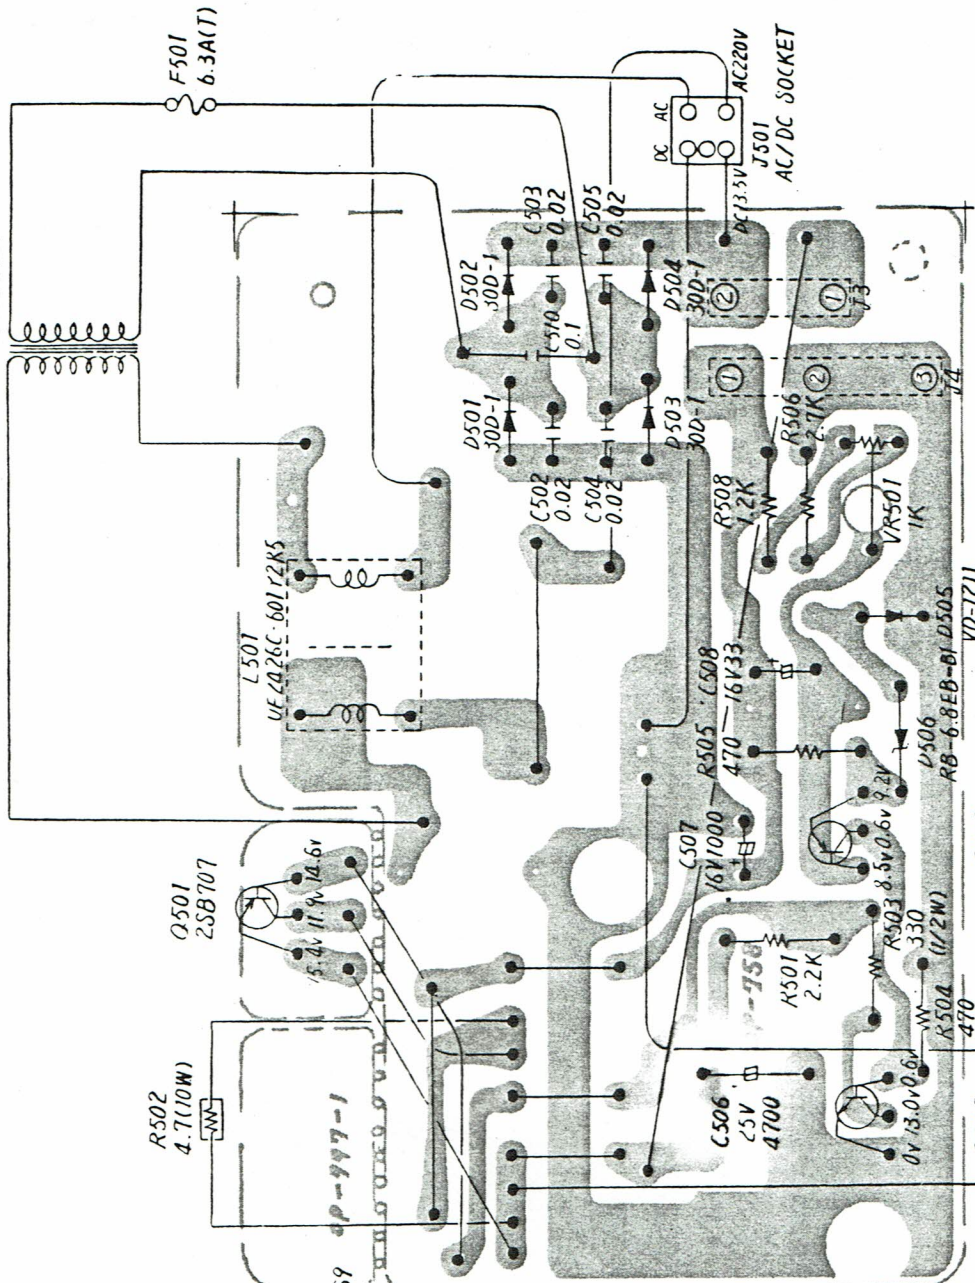

ISP[®]

International Sound Products

***service
manual***

**TV
Color**

orion 9000

T 501
RB-20630K
POWER TRANS.

PCB 3

Bottom View

PCB 2

Bottom View

L704 BY-114 DEFLECTION Yoke

CAUTION: SINCE THESE COMPONENTS MARKED BY ARE CRITICAL FOR SAFETY, USE ONES DESCRIBED ON PARTS LIST ONLY.

NOTE: VOLTAGES AND WAVE FORMS ARE TAKEN WITH STANDARD COLOR BAR SIGNAL APPLIED TO THE SET. (A: 120VOLT, B: ADJUSTED FOR 11.7VOLT)

77010-40
1-937

Q702 (C1848(Q)) Q703 2SC1848(Q) Q601 2SC388A

To PCB2

VR601 10K
SOUND VOLUME

UHF TUNER
PACK
TNS-1984

VHF TUNER
PACK
TNS-1983

To PCB 2

BOTTOM VIEW

9000 mono - 4

BLOCK DIAGRAM