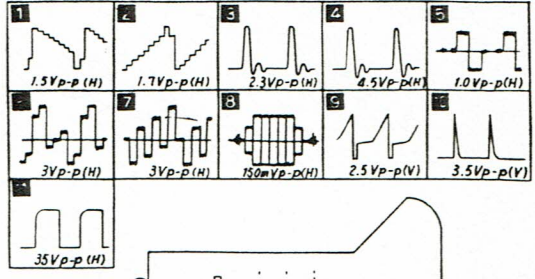

ISP[®]

International Sound Products

***service
manual***

**TV
Color**

orion 9000

T 501
RB-20630K
POWER TRANS.

PCB 3

Bottom View

PCB 2

Bottom View

L704 BY-114 DEFLECTION Yoke

CAUTION: SINCE THESE COMPONENTS MARKED BY ARE CRITICAL FOR SAFETY, USE ONES DESCRIBED ON PARTS LIST ONLY.

NOTE: VOLTAGES AND WAVE FORMS ARE TAKEN WITH STANDARD COLOR BAR SIGNAL APPLIED TO THE SET. (A: 120VOLT, B: ADJUSTED FOR 11.7VOLT)

77010-40
1-937

Q702 (C1848(Q)) Q703 2SC1848(Q) Q601 2SC388A

To PCB2

VR601 10K
SOUND VOLUME

UHF TUNER
PACK
TNS-1984

VHF TUNER
PACK
TNS-1983

To PCB 2

BOTTOM VIEW