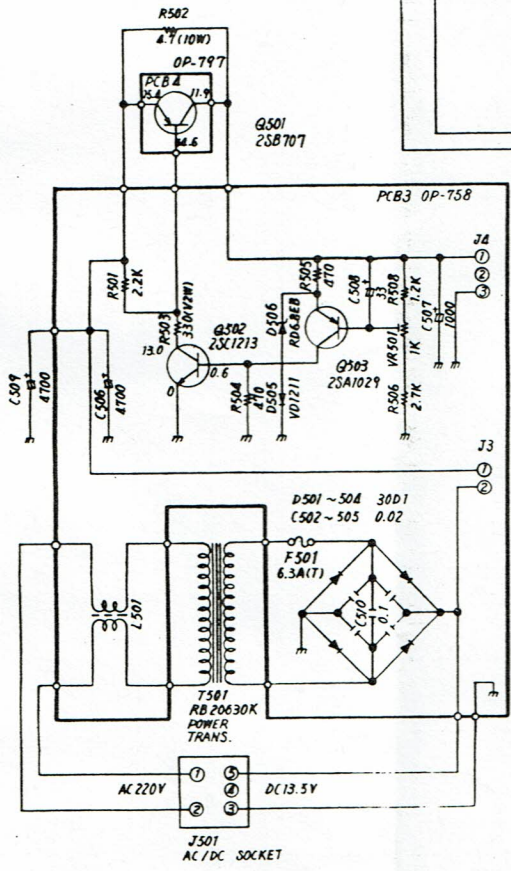

ISP[®]

International Sound Products

***service
manual***

**TV
Color**

orion 9000

T 501
RB-20630K
POWER TRANS.

PCB 3

Bottom View

PCB 2

Bottom View

L704 BY-114 DEFLECTION Yoke

CAUTION: SINCE THESE COMPONENTS MARKED BY ARE CRITICAL FOR SAFETY, USE ONES DESCRIBED ON PARTS LIST ONLY.

NOTE: VOLTAGES AND WAVE FORMS ARE TAKEN WITH STANDARD COLOR BAR SIGNAL APPLIED TO THE SET. (A: 120VOLT, B: ADJUSTED FOR 11.7VOLT)

77010-40
1-937

Q702 (C1848(Q)) Q703 2SC1848(Q) Q601 2SC388A

To PCB2

VR601 10K
SOUND VOLUME

UHF TUNER
PACK
TNS-1984

VHF TUNER
PACK
TNS-1983

To PCB 2

BOTTOM VIEW

9000 mono - 4

BLOCK DIAGRAM