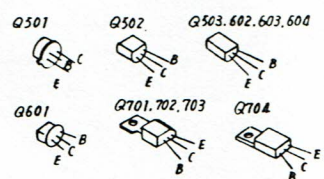

ISP[®]

International Sound Products

***service
manual***

**TV
Color**

orion 9000

T 501
RB-20630K
POWER TRANS.

PCB 3

Bottom View

PCB 2

Bottom View

L704 BY-114 DEFLECTION Yoke

CAUTION: SINCE THESE COMPONENTS MARKED BY ARE CRITICAL FOR SAFETY, USE ONES DESCRIBED ON PARTS LIST ONLY.

NOTE: VOLTAGES AND WAVE FORMS ARE TAKEN WITH STANDARD COLOR BAR SIGNAL APPLIED TO THE SET. (A: 120VOLT, B: ADJUSTED FOR 11.7VOLT)

77010-40
1-937

Q702 (C1848(Q)) Q703 2SC1848(Q) Q601 2SC388A

To PCB2

VR601 10K
SOUND VOLUME

UHF TUNER
PACK
TNS-1984

VHF TUNER
PACK
TNS-1983

To PCB 2

BOTTOM VIEW