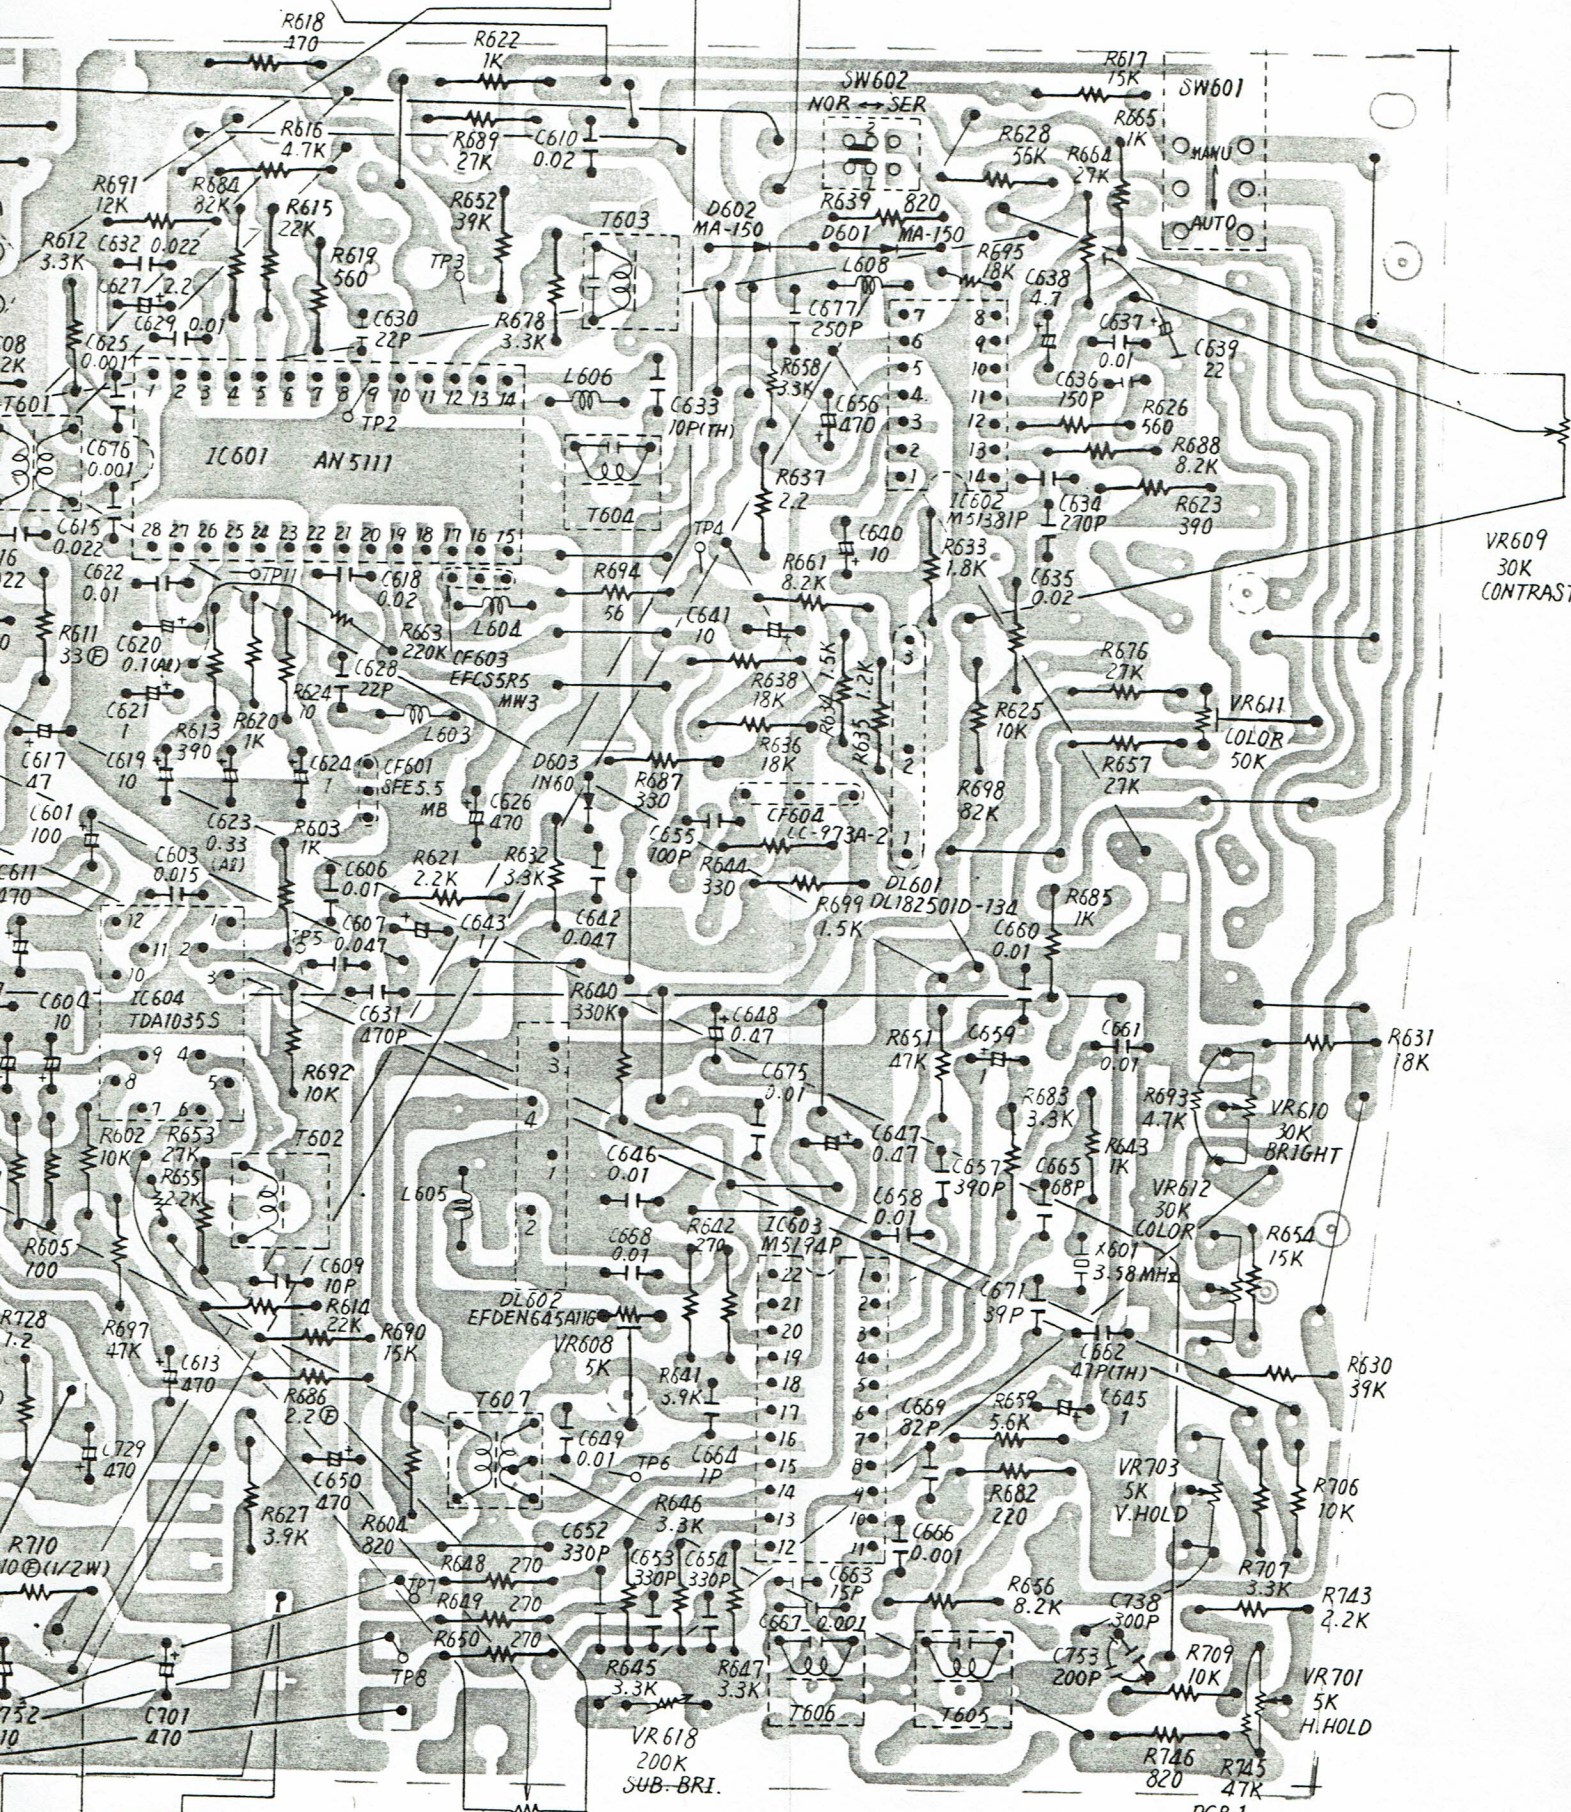

ISP[®]

International Sound Products

***service
manual***

**TV
Color**

orion 9000

T 501
RB-20630K
POWER TRANS.

PCB 3

Bottom View

PCB 2

Bottom View

L704 BY-114 DEFLECTION Yoke

CAUTION: SINCE THESE COMPONENTS MARKED BY ARE CRITICAL FOR SAFETY, USE ONES DESCRIBED ON PARTS LIST ONLY.

NOTE: VOLTAGES AND WAVE FORMS ARE TAKEN WITH STANDARD COLOR BAR SIGNAL APPLIED TO THE SET. (A: 120VOLT, B: ADJUSTED FOR 11.7VOLT)

77010-40
1-937

Q702 (C1848(Q)) Q703 2SC1848(Q) Q601 2SC388A

To PCB2

VR601 10K
SOUND VOLUME

UHF TUNER
PACK
TNS-1984

VHF TUNER
PACK
TNS-1983

To PCB 2

BOTTOM VIEW