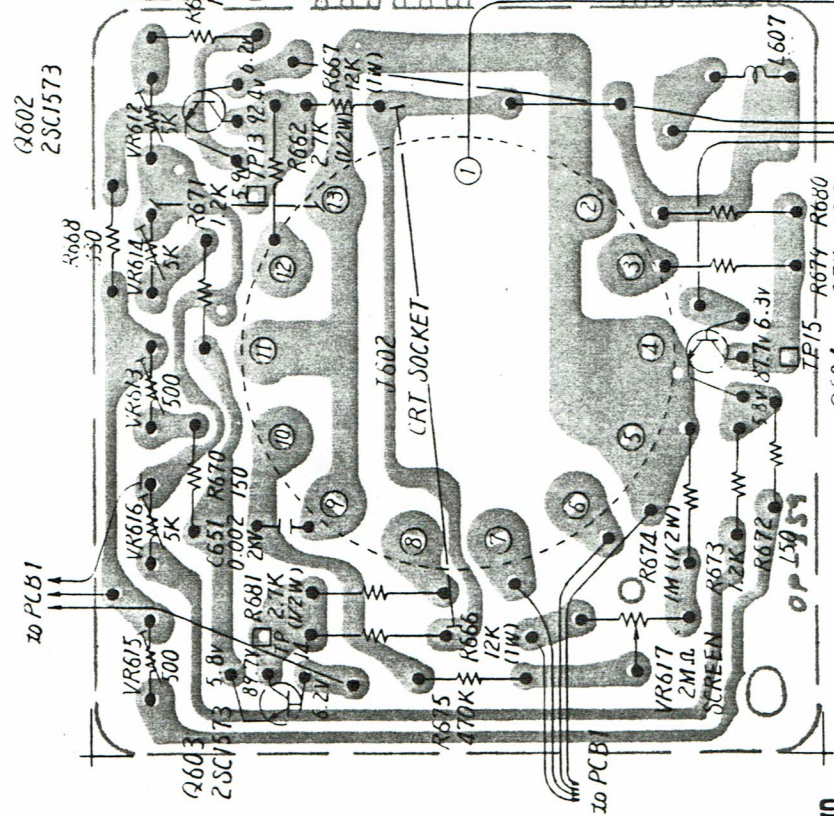

ISP[®]

International Sound Products

***service
manual***

**TV
Color**

orion 9000

T 501
RB-20630K
POWER TRANS.

PCB 3

Bottom View

PCB 2

Bottom View

L704 BY-114 DEFLECTION Yoke

CAUTION: SINCE THESE COMPONENTS MARKED BY ARE CRITICAL FOR SAFETY, USE ONES DESCRIBED ON PARTS LIST ONLY.

NOTE: VOLTAGES AND WAVE FORMS ARE TAKEN WITH STANDARD COLOR BAR SIGNAL APPLIED TO THE SET. (A: 120VOLT, B: ADJUSTED FOR 11.7VOLT)

77010-40
1-937

Q702 (C1848(Q)) Q703 2SC1848(Q) Q601 2SC388A

To PCB2

VR601 10K
SOUND VOLUME

UHF TUNER
PACK
TNS-1984

VHF TUNER
PACK
TNS-1983

To PCB 2

BOTTOM VIEW

9000 mono - 4

BLOCK DIAGRAM