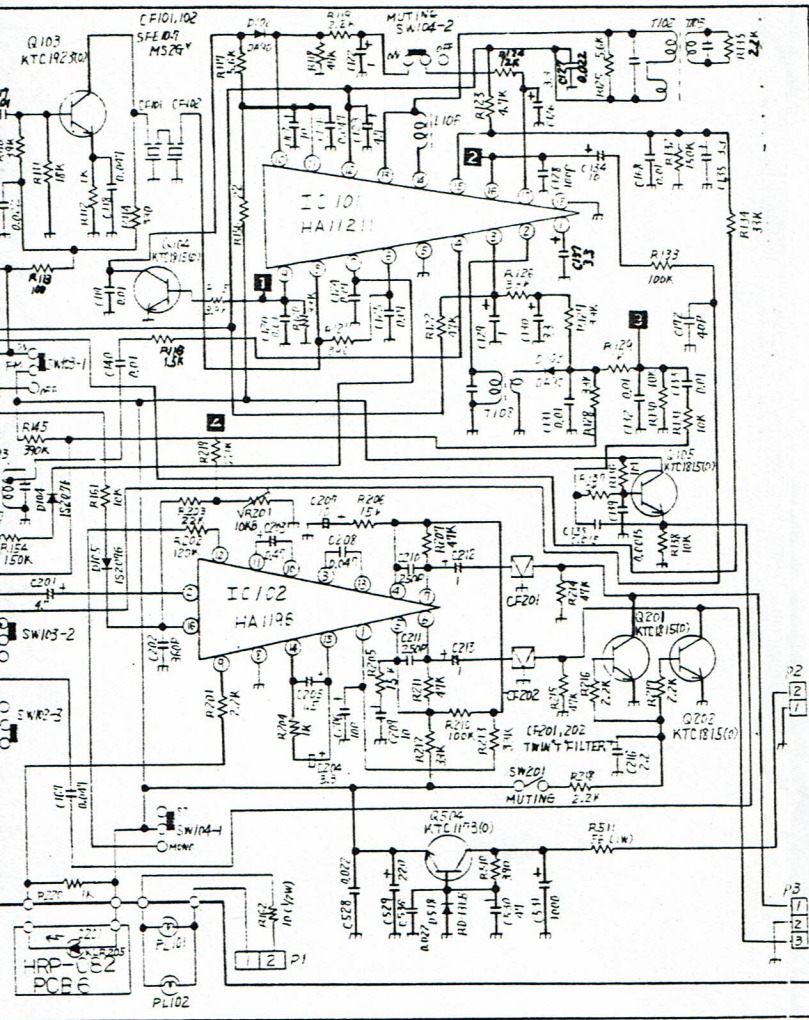

SW FUNCTION

SW301	REC/PLAY SW	POLY POS
SW302	REC/PLAY SW	POLY POS
SW303	Beat SW	
SW304	NOX/CR02/Metal SW	NO POS
SW305	NOX/CR02/Metal SW	NO POS
SW306	DoI SW	OFF POS
SW307	Muting SW	OFF POS
SW308	LEAF SW	OFF POS

### TUNER SECTION