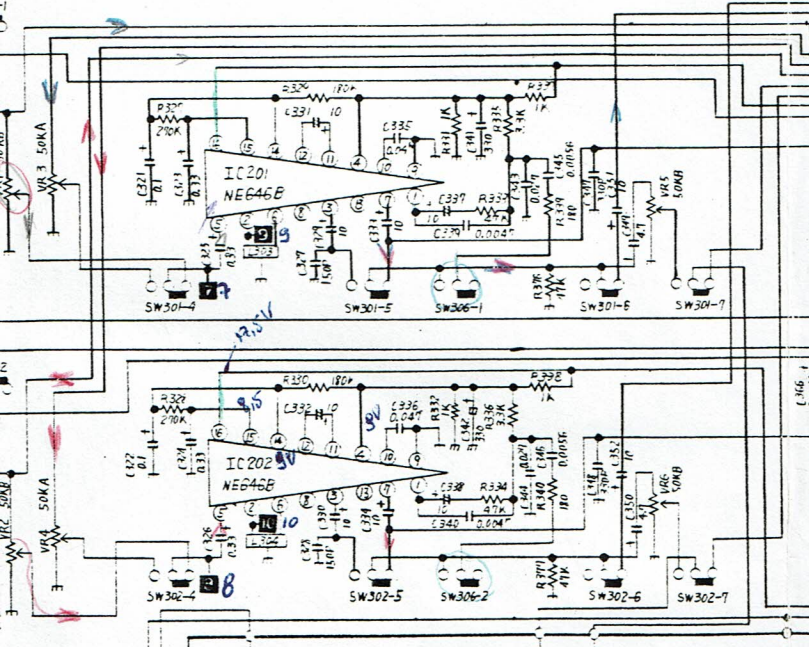

SW FUNCTION

SW301	REC/PLAY SW	POLY POS
SW302	REC/PLAY SW	POLY POS
SW303	Beat SW	
SW304	NOX/CR02/Metal SW	NO POS
SW305	NOX/CR02/Metal SW	NO POS
SW306	DoI SW	OFF POS
SW307	Muting SW	OFF POS
SW308	LEAF SW	OFF POS

### TAPE SECTION

### TUNER SECTION