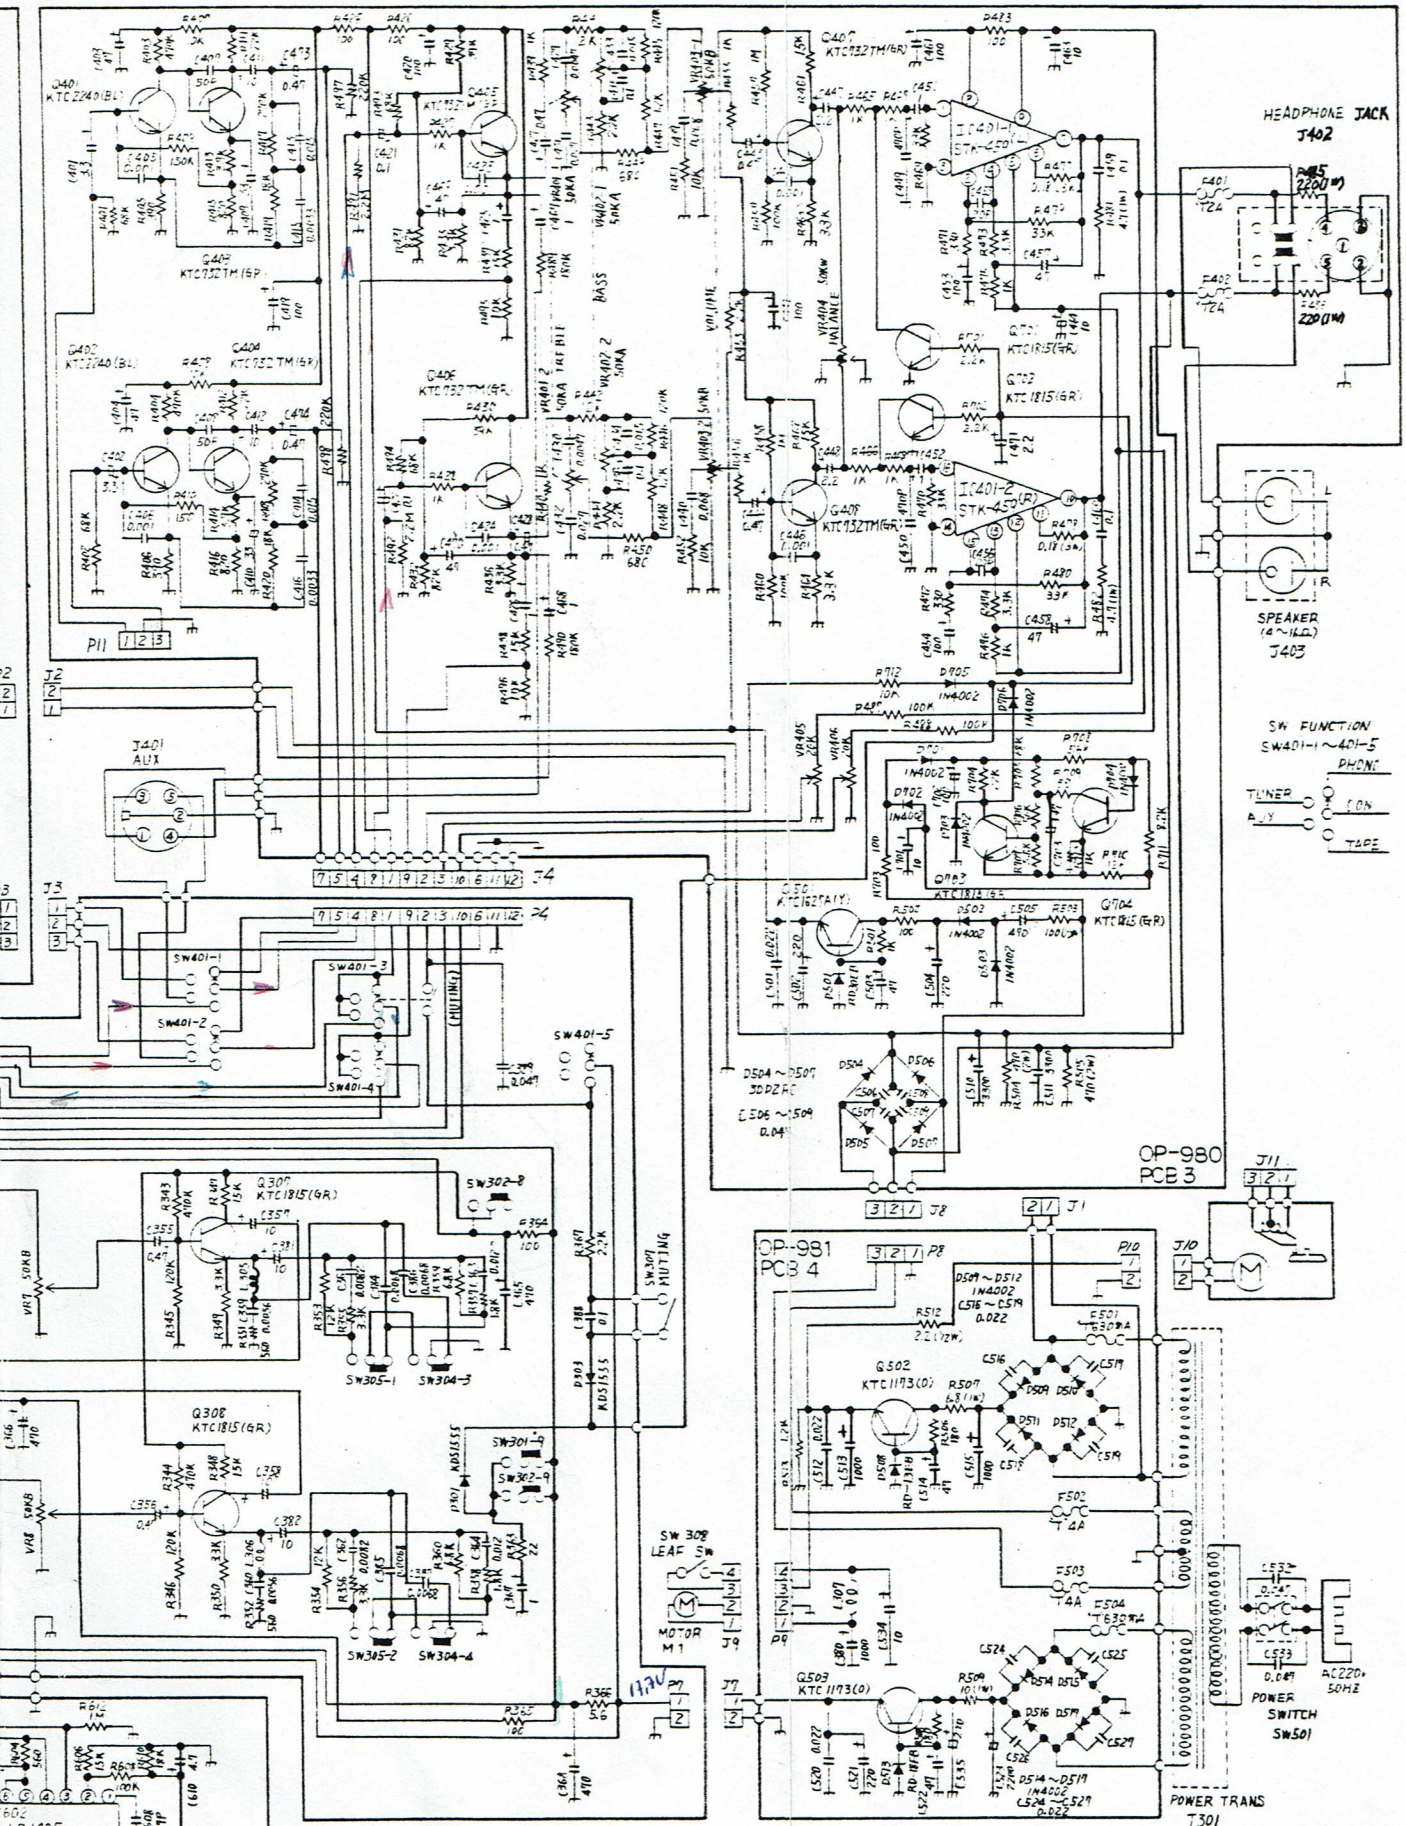

HEADPHONE JACK
J402

SPEAKER (4~16Ω)
J403

SW FUNCTION
SW401-1 ~ 401-5 PHONO
TUNER
PLAY
TAPE

OP-980
PCB 3

OP-981
PCB 4

POWER TRANS
T301

SW FUNCTION
SW501 REC/PLAY SW PLAY POS
SW502
SW503 BATT SW
SW504 NRY/CHOL/METAL SW NO POS
SW505
SW506 Del SW OFF POS
SW507 Muting SW OFF POS
SW508 LEAF SW OFF POS