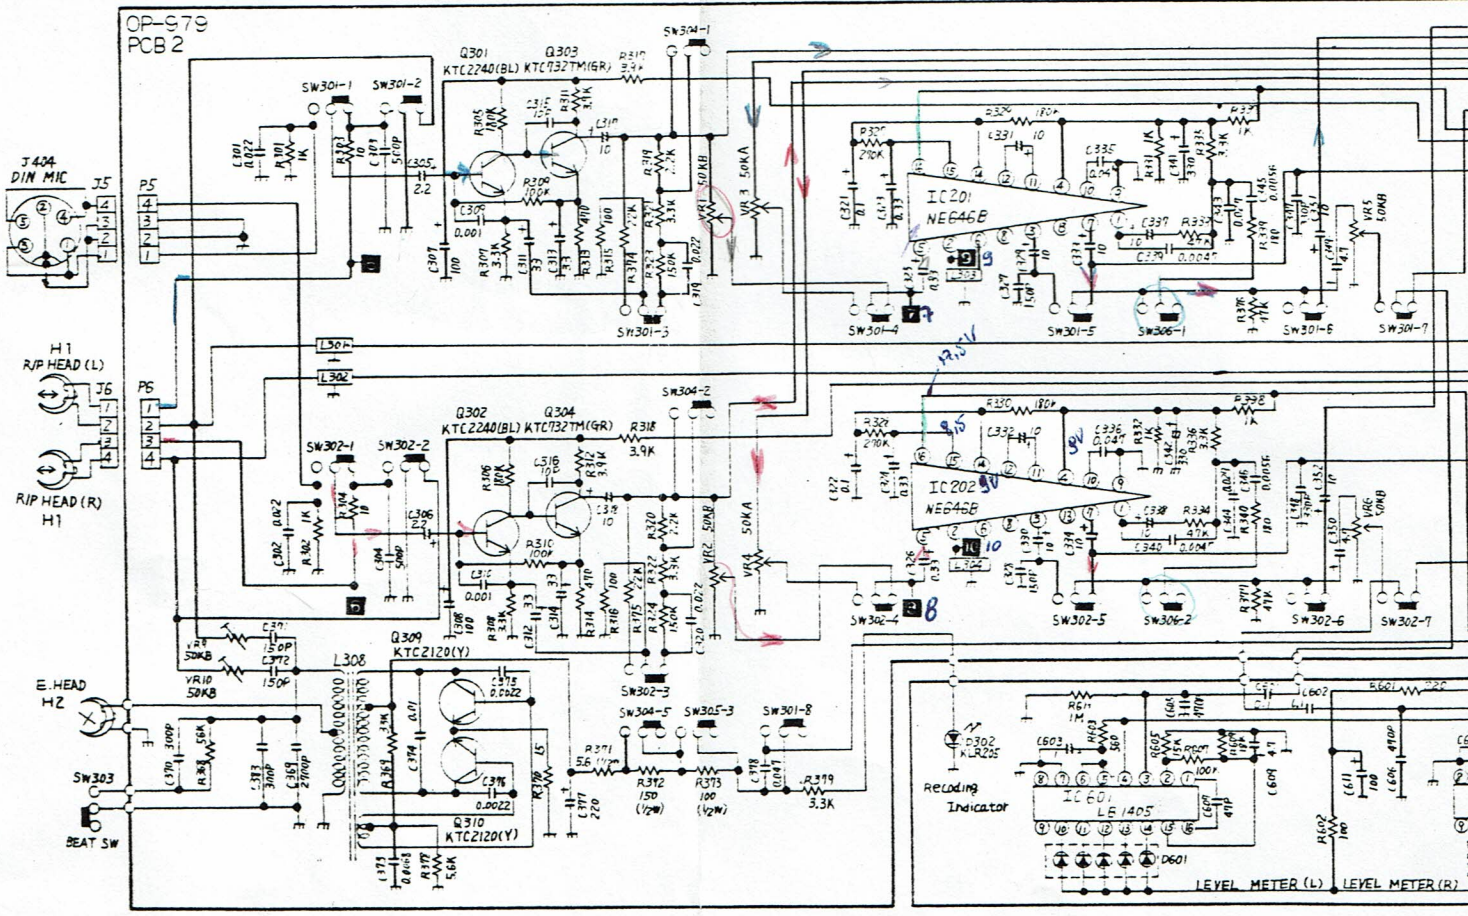

950

**ISP**<sup>®</sup>

International Sound Products

SW FUNCTION

SW301	REC/PLAY SW	POLY POS
SW302	REC/PLAY SW	POLY POS
SW303	Beat SW	
SW304	NOX/CR02/Metal SW	NO POS
SW305	NOX/CR02/Metal SW	NO POS
SW306	DoI SW	OFF POS
SW307	Muting SW	OFF POS
SW308	LEAF SW	OFF POS

### TAPE SECTION

### TUNER SECTION