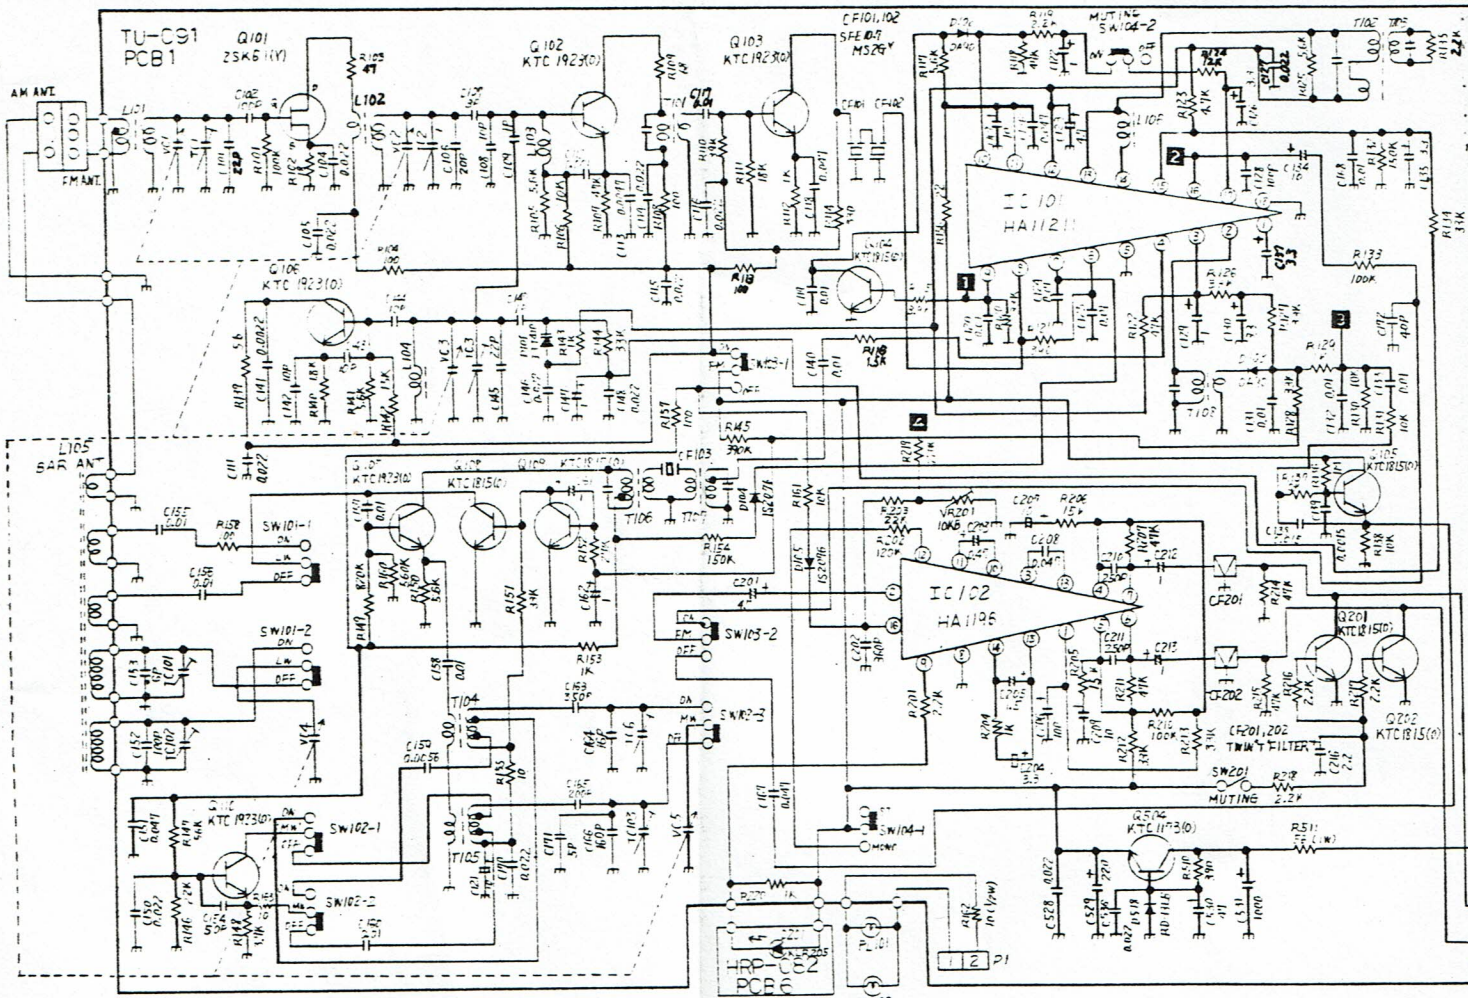

950

**ISP**<sup>®</sup>

International Sound Products

SW FUNCTION

SW301	REC/PLAY SW	POLY POS
SW302	REC/PLAY SW	POLY POS
SW303	Beat SW	
SW304	NOX/CR02/Metal SW	NO POS
SW305	NOX/CR02/Metal SW	NO POS
SW306	DoI SW	OFF POS
SW307	Muting SW	OFF POS
SW308	LEAF SW	OFF POS

### TAPE SECTION

### TUNER SECTION