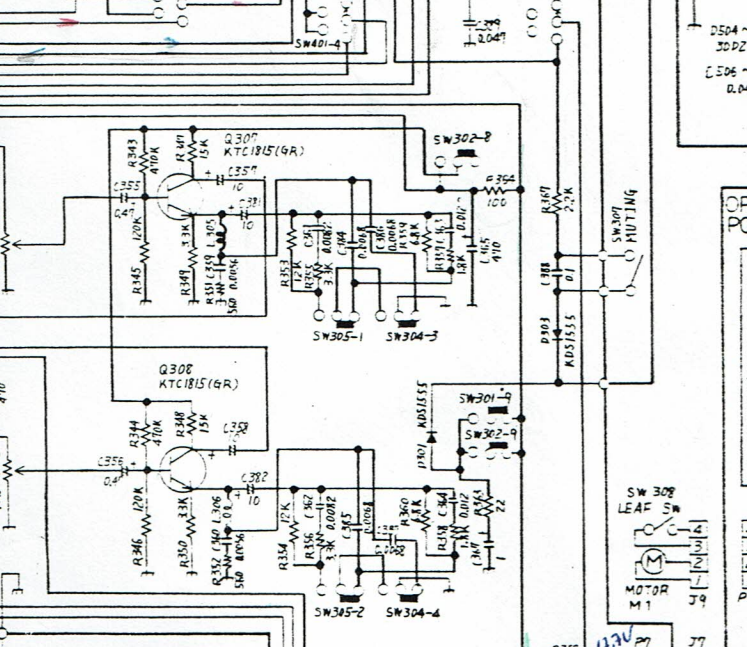

SW FUNCTION

SW301	REC/PLAY SW	POLY POS
SW302	REC/PLAY SW	POLY POS
SW303	Beat SW	
SW304	NOX/CR02/Metal SW	NO POS
SW305	NOX/CR02/Metal SW	NO POS
SW306	DoI SW	OFF POS
SW307	Muting SW	OFF POS
SW308	LEAF SW	OFF POS

### TUNER SECTION