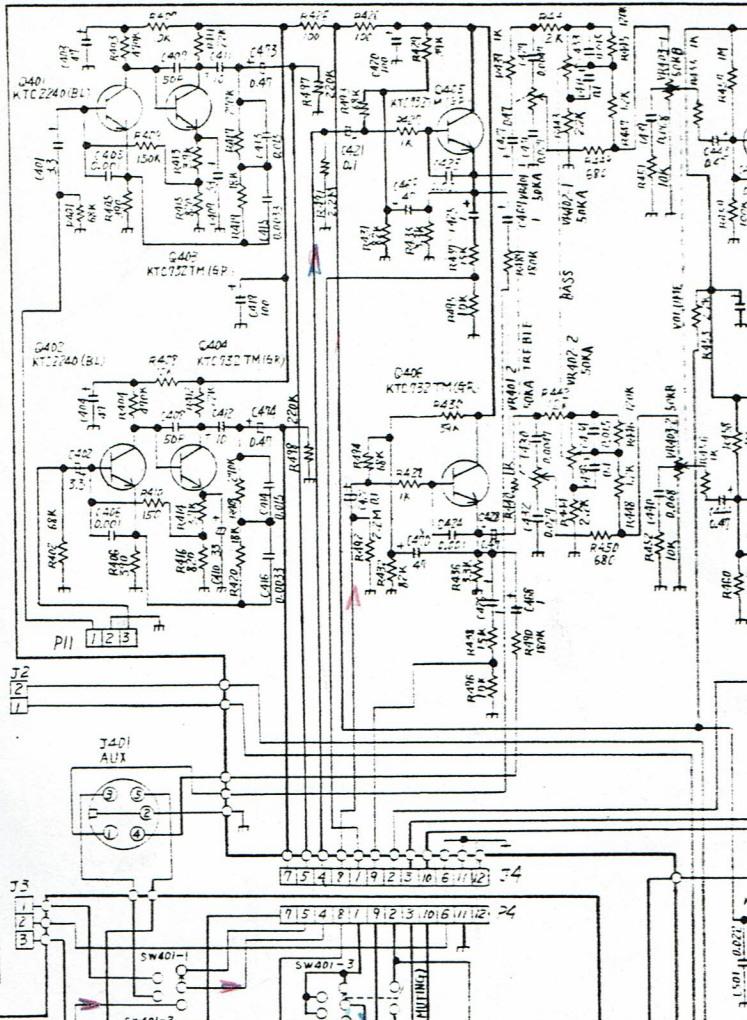

SW FUNCTION

SW301	REC/PLAY SW	POLY POS
SW302	REC/PLAY SW	POLY POS
SW303	Beat SW	
SW304	NOX/CR02/Metal SW	NO POS
SW305	NOX/CR02/Metal SW	NO POS
SW306	DoI SW	OFF POS
SW307	Muting SW	OFF POS
SW308	LEAF SW	OFF POS

### TUNER SECTION