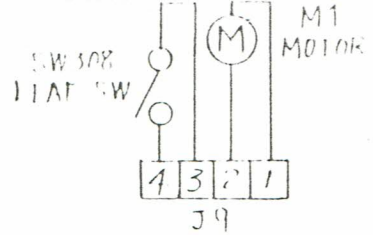

OP-980

VOLUME

BLANCE

TREBLE

12 11 10 9 8 7 6 5 4 3 2 1 J4

DP-980

J8  
3 2 1

BLANCE

TREBLE

BASS

HEAD

12	11	10	9	8	7	6	5	4	3	2	1
----	----	----	---	---	---	---	---	---	---	---	---

J4

Serie 700-5

Serie 700-6

TOP VIEW

### TAPE SECTION